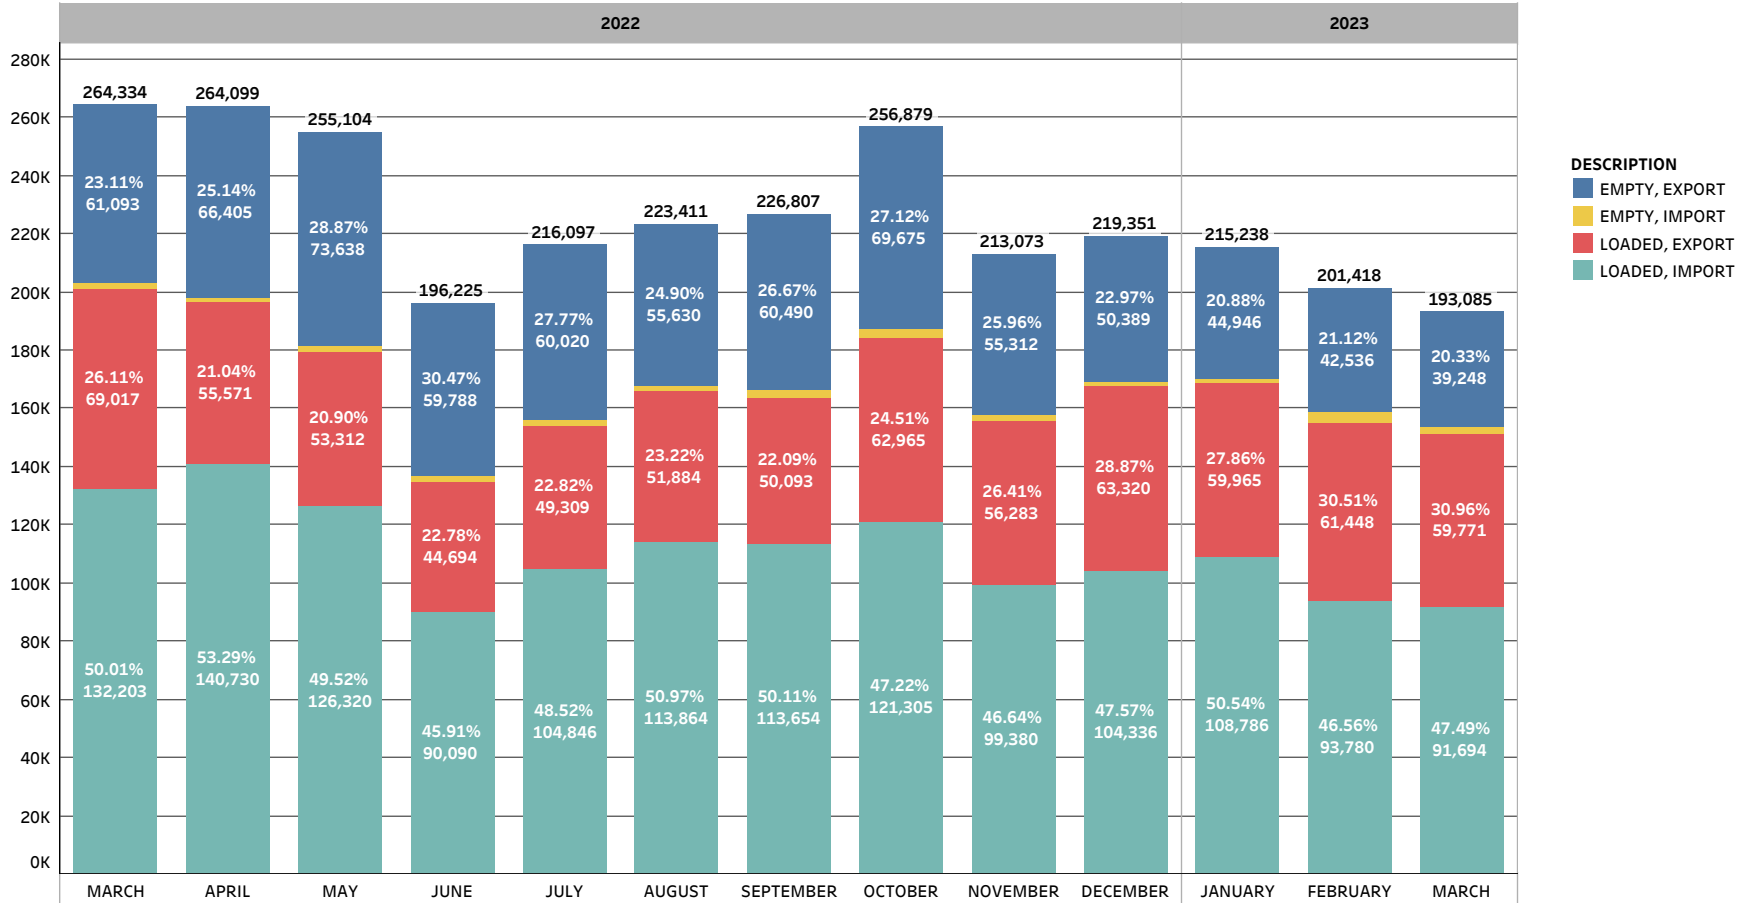

SOUTH CAROLINA PORTS

TEU 13 MONTH HISTORY
PERIOD ENDING MARCH 2023

DESCRIPTION

- EMPTY, EXPORT
- EMPTY, IMPORT
- LOADED, EXPORT
- LOADED, IMPORT