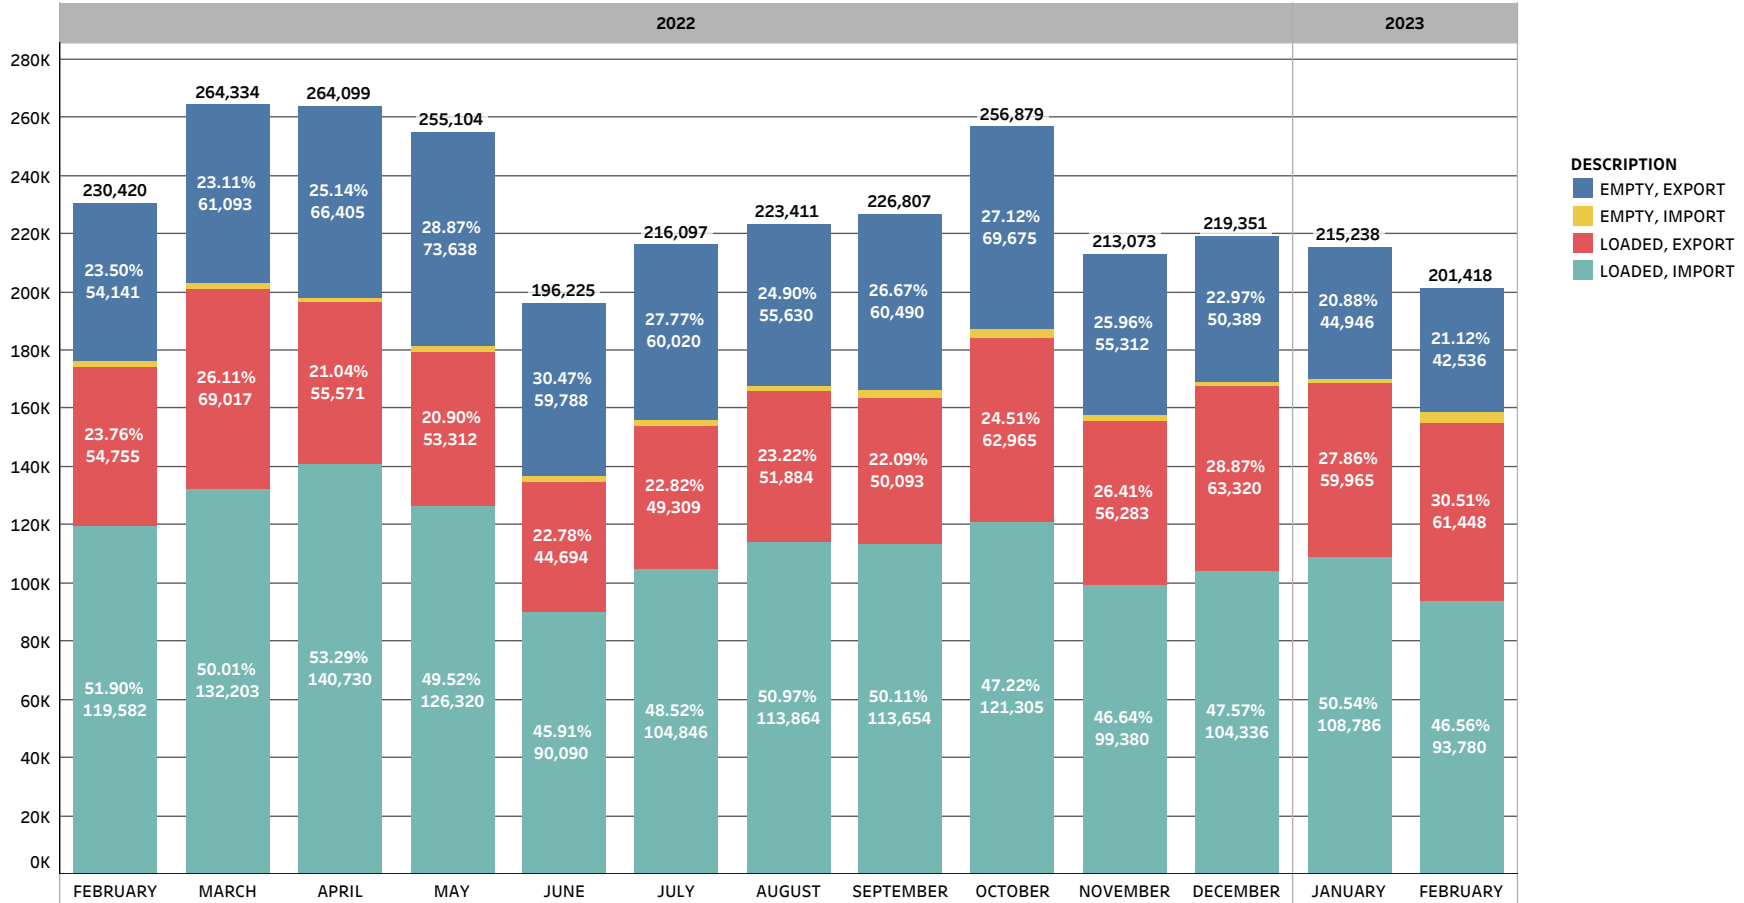

SOUTH CAROLINA PORTS

TEU 13 MONTH HISTORY
PERIOD ENDING FEBRUARY 2023

DESCRIPTION
■ EMPTY, EXPORT
■ EMPTY, IMPORT
■ LOADED, EXPORT
■ LOADED, IMPORT